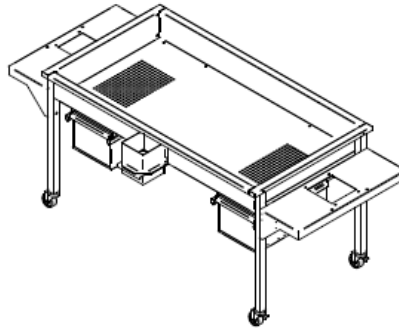

# 81in Twin Giant Special

Part Number	Voltage	Wattage	NEMA Plug
TGSS-X (assembled)	—	—	—
TGSKS-X (knockdown)	—	—	—